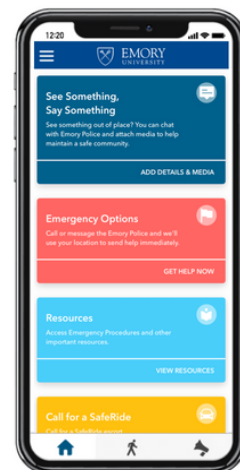

STUDENT PREPAREDNESS CHECKLIST

Office of Critical Event Preparedness & Response (CEPAR)